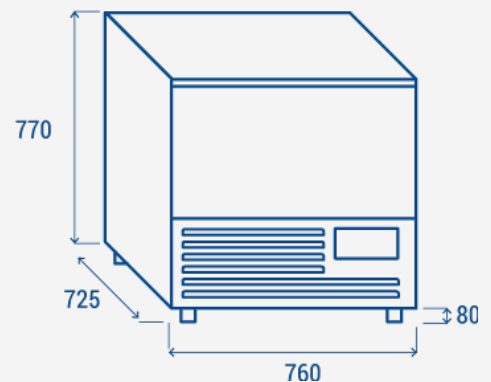

PRODUCT DIMENSIONS

RIGHTWAY ASIA
We make the world a cooler place